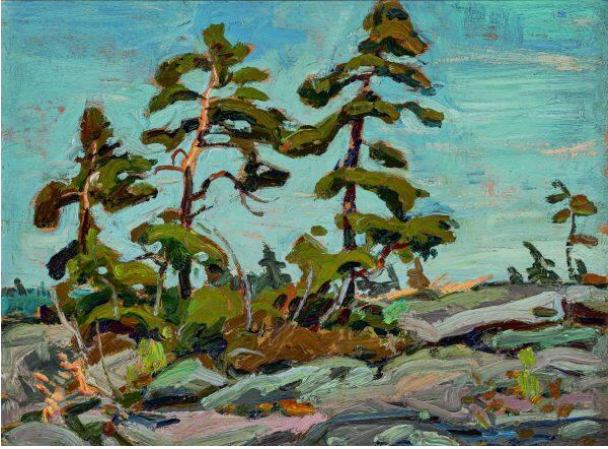

Basic Detail Report

wood panel

Dimensions

30 x 40.8 cm

Credit Line

Gift of the Founders, Robert and Signe McMichael

Object Number

1966.16.106.RV

Arthur Lismer

Title

Pines against the Sky (R); Untitled (tree in landscape) (V)

Date

c. 1929

Medium/Materials

oil

Support