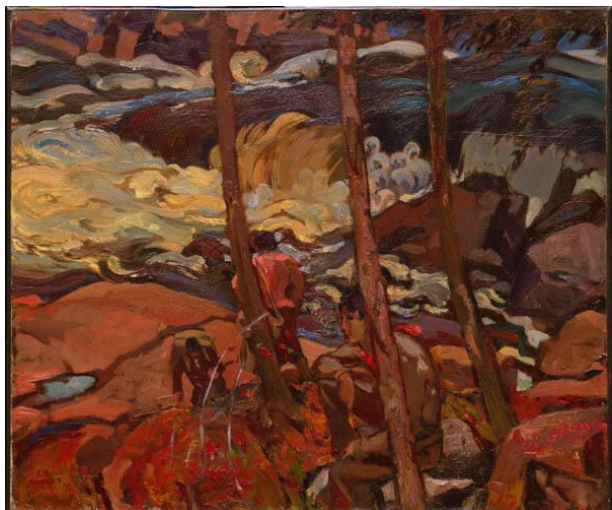

Basic Detail Report

F.H. Varley

Title

Mountain Portage

Date

1925

Medium/Materials

oil

Support

canvas

Dimensions

50.5 x 61 cm

Credit Line

Gift of the Founders, Robert and Signe McMichael

Object Number

1966.16.141