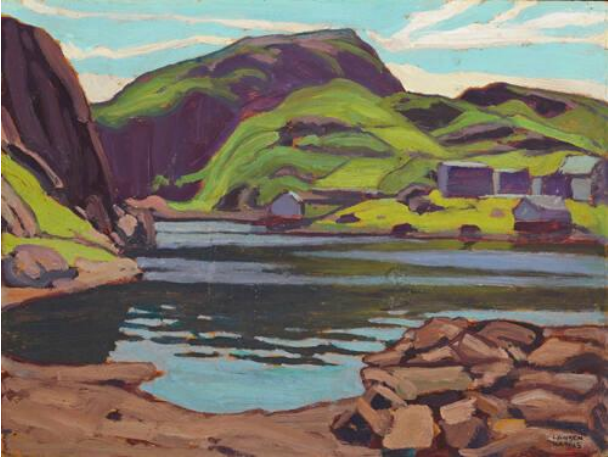

Basic Detail Report

wood panel

Dimensions

26.7 x 35.2 cm

Credit Line

Gift of Sir Leonard Outerbridge

Object Number

1973.15

Lawren S. Harris

Title

Quidi Vidi Gut, Newfoundland

Date

1921

Medium/Materials

oil

Support