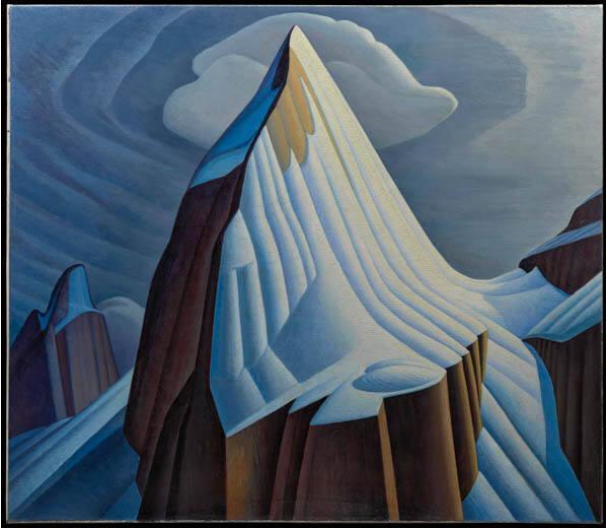

Basic Detail Report

Lawren S. Harris

Title

Mt. Lefroy

Date

1930

Medium/Materials

oil

Support

canvas

Dimensions

133.5 × 153.5 cm (52 9/16 × 60 7/16 in.)

Credit Line

Purchase 1975

Object Number

1975.7