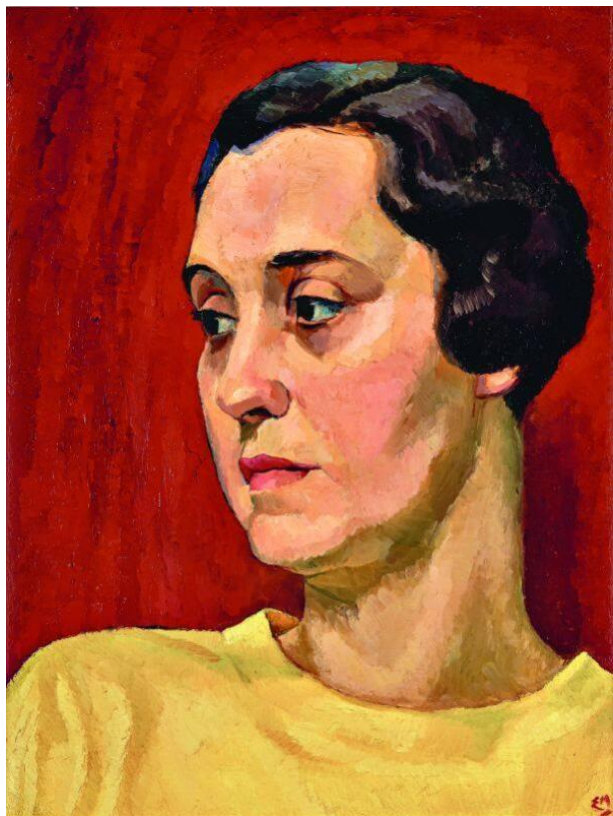

Basic Detail Report

1982.5

Edwin Holgate

Title

Portrait of Frances

Date

c. 1935

Medium/Materials

oil

Support

wood panel

Dimensions

40.4 x 31.5 cm

Credit Line

Purchase, 1982

Object Number