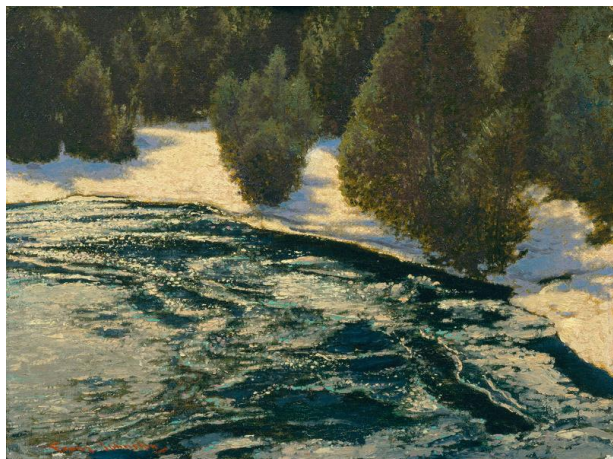

Basic Detail Report

wood panel

Dimensions

45.5 x 60.9 cm

Credit Line

Donated by Robert and Mary Warburton

Object Number

1983.17

Frank Johnston

Title

Spring Rhapsody

Date

1942

Medium/Materials

oil

Support