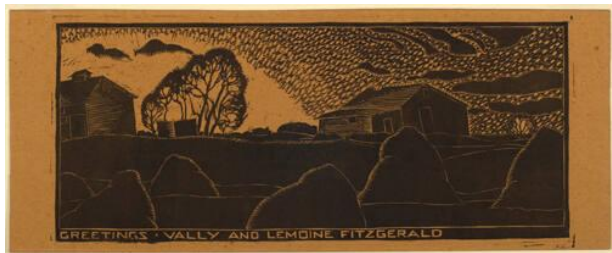

# Basic Detail Report

---

**L.L. FitzGerald**

**Title**

Farmstead

**Date**

1928

**Medium/Materials**

linocut

**Support**

paper

**Dimensions**

13.6 x 32.2 cm

**Credit Line**

Purchase 1986

**Object Number**